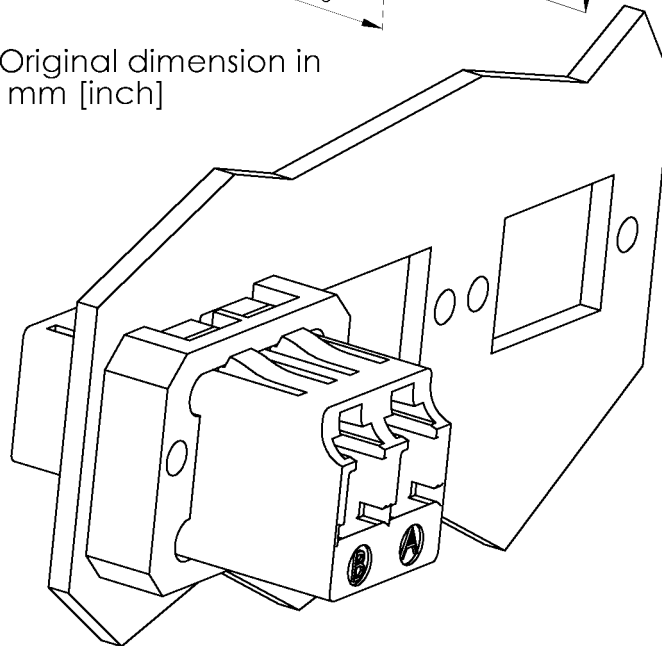

Title : LC panel clip for Low Profile Duplex adaptor, pack of 10

Series  
LC

Issue  
3 Feb. 03

Page  
1/1

Original dimension in mm [inch]

**GENERAL**

Low Profile side meets SC simplex cutout  
Supplied without screws (M2) and nut (M2)  
Packaging : 10