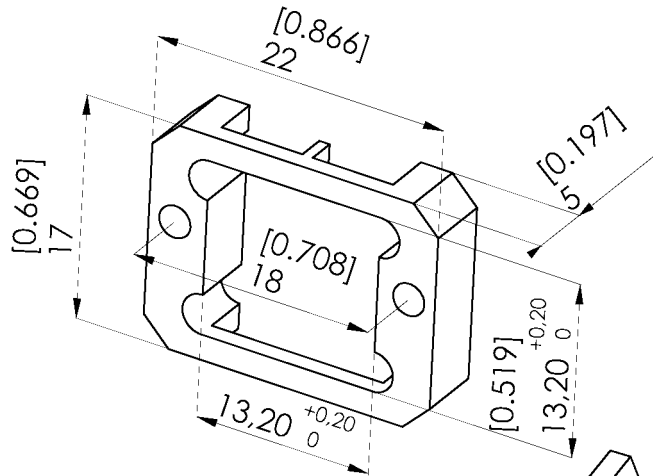

Title : LC panel clip for Low Profile Duplex adaptor, pack of 10

Series  
LC

Issue  
3 Feb. 03

Page  
1/1

Original dimension in mm [inch]

**GENERAL**

Low Profile side meets SC simplex cutout  
Supplied without screws (M2) and nut (M2)  
Packaging : 10